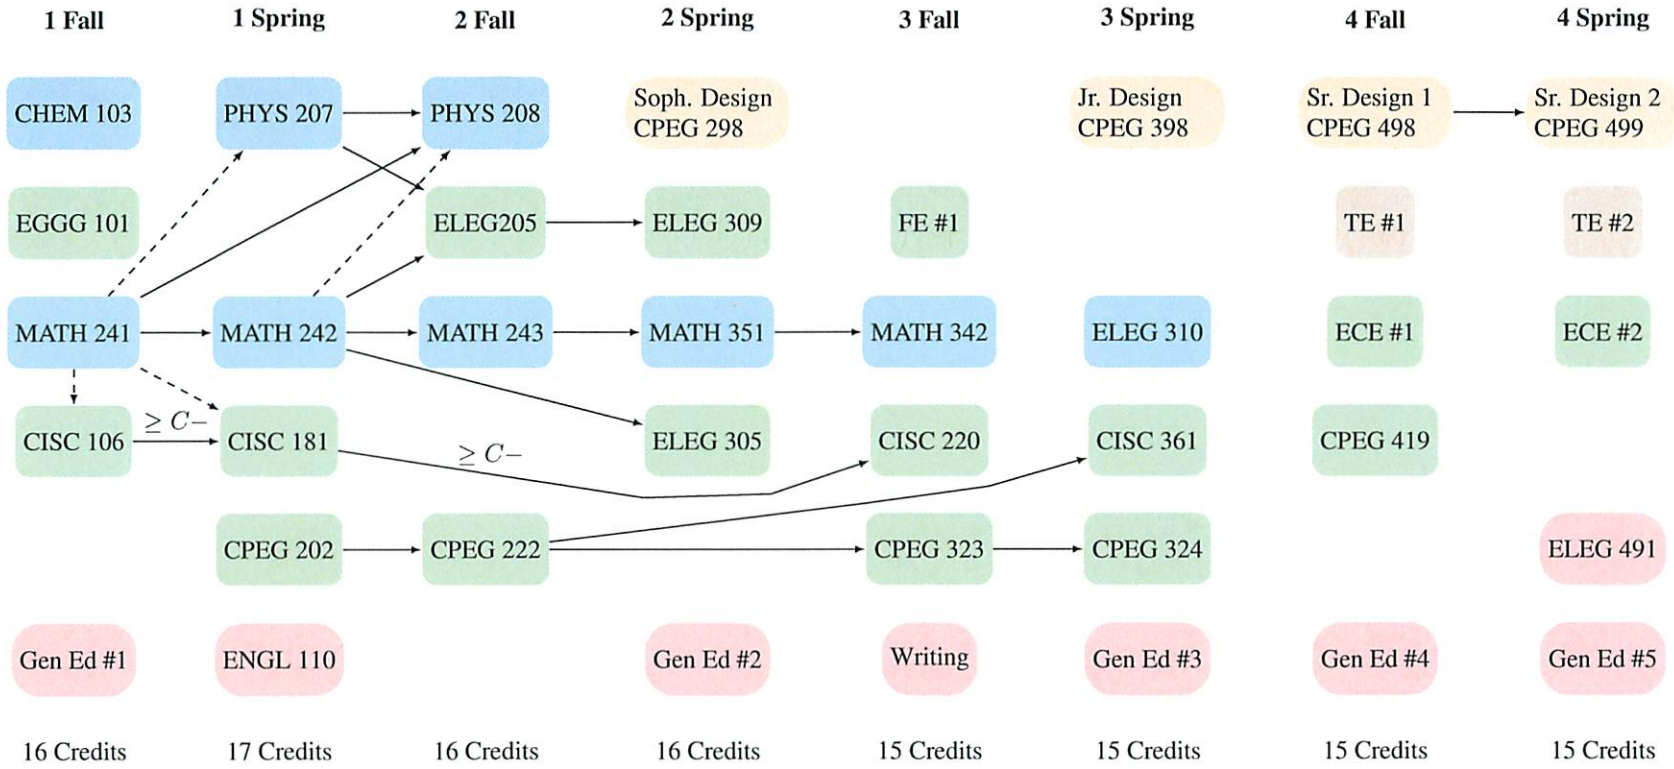

CPEG Curriculum Flowchart

Legend:

Math and Science	Engineering	Math, science, or engineering	Design	General Education
---	--	--	---	--

→ Prerequisite
 → Corequisite

CGB-revised 8/1/2016