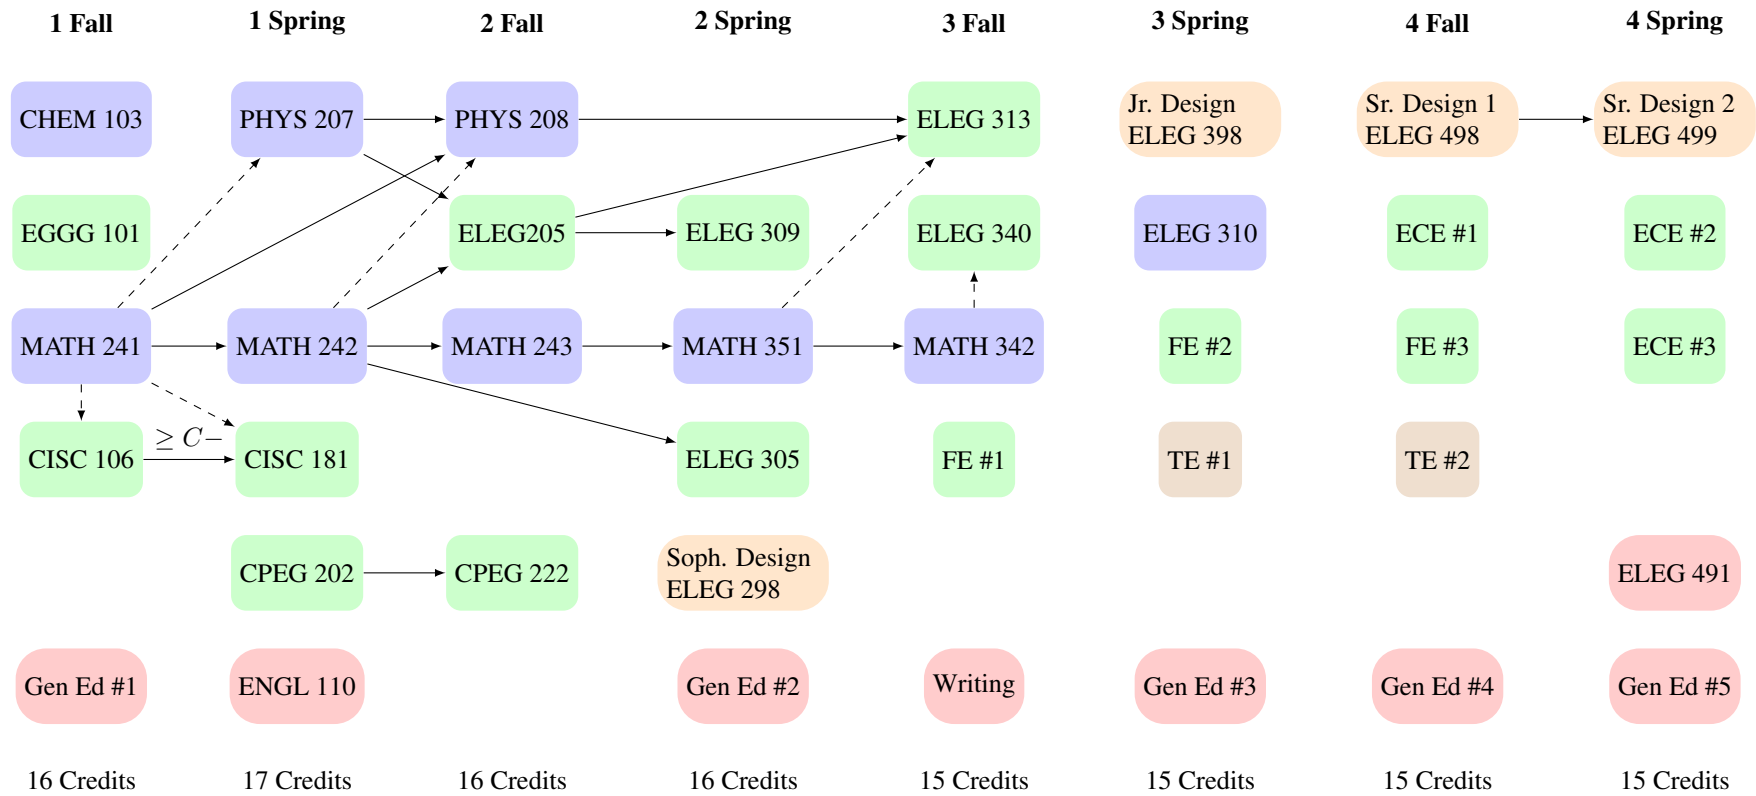

ELEG Curriculum Flowchart

Legend: Math and Science Engineering Math, science, or engineering Design General Education

—————> Prerequisite - - - - -> Corequisite

CGB-revised 8/1/2016